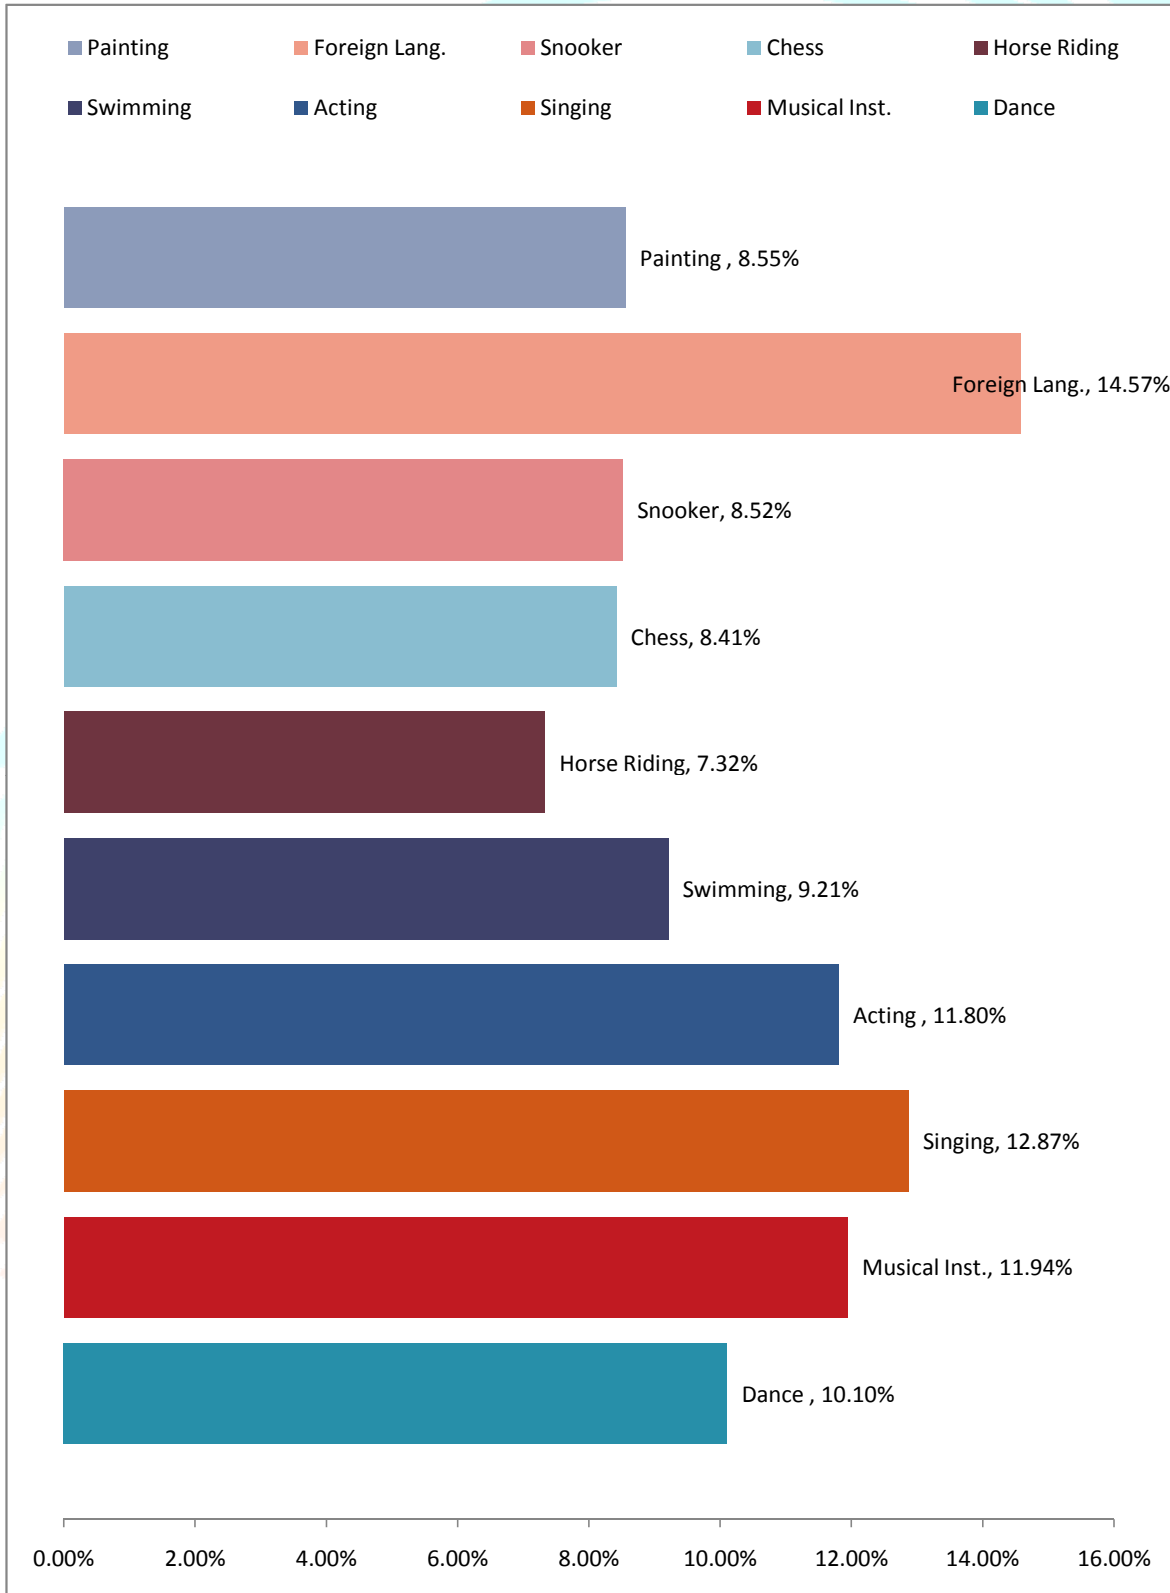

EXTRA CURRICULAR ACTIVITIES GRAPH

Cont: (+91)-7339123552 Web: www.dmittraining360.com Email: training360deg@gmail.com