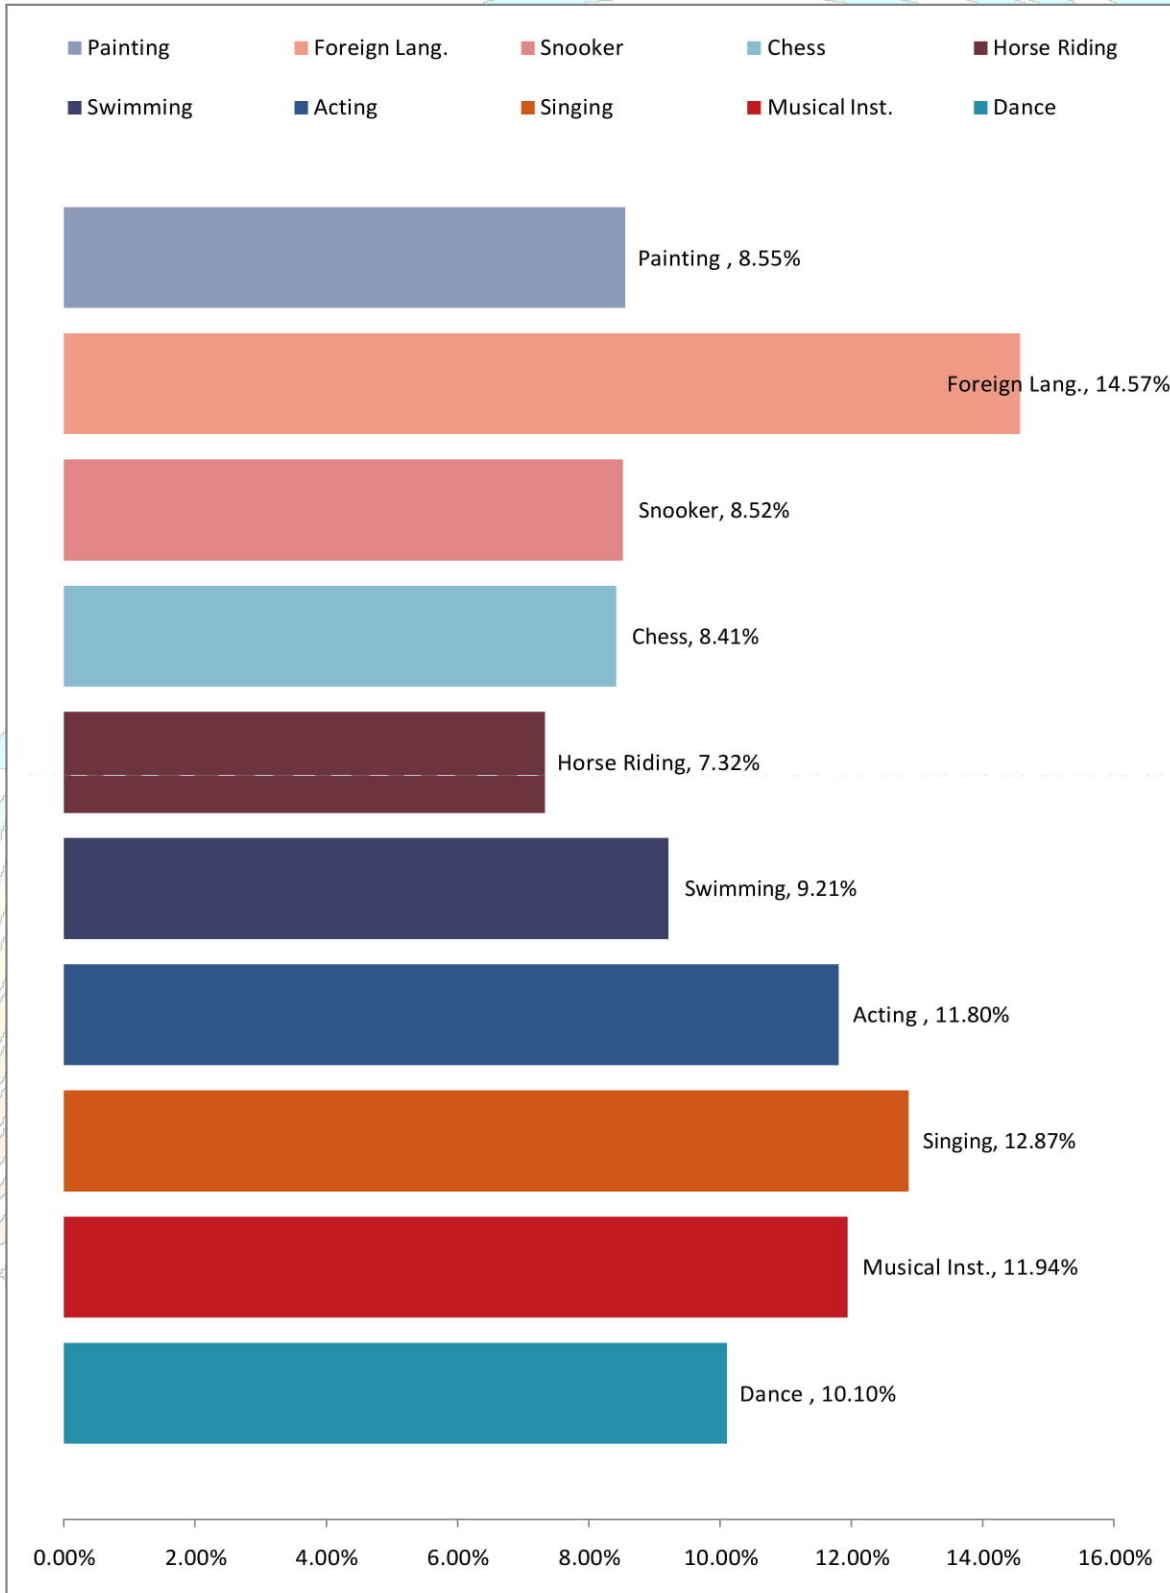

### EXTRA CURRICULAR ACTIVITIES GRAPH

Cont: (+91)-7339123552 Web: [www.dmittraining360.com](http://www.dmittraining360.com) Email: [training360deg@gmail.com](mailto:training360deg@gmail.com)