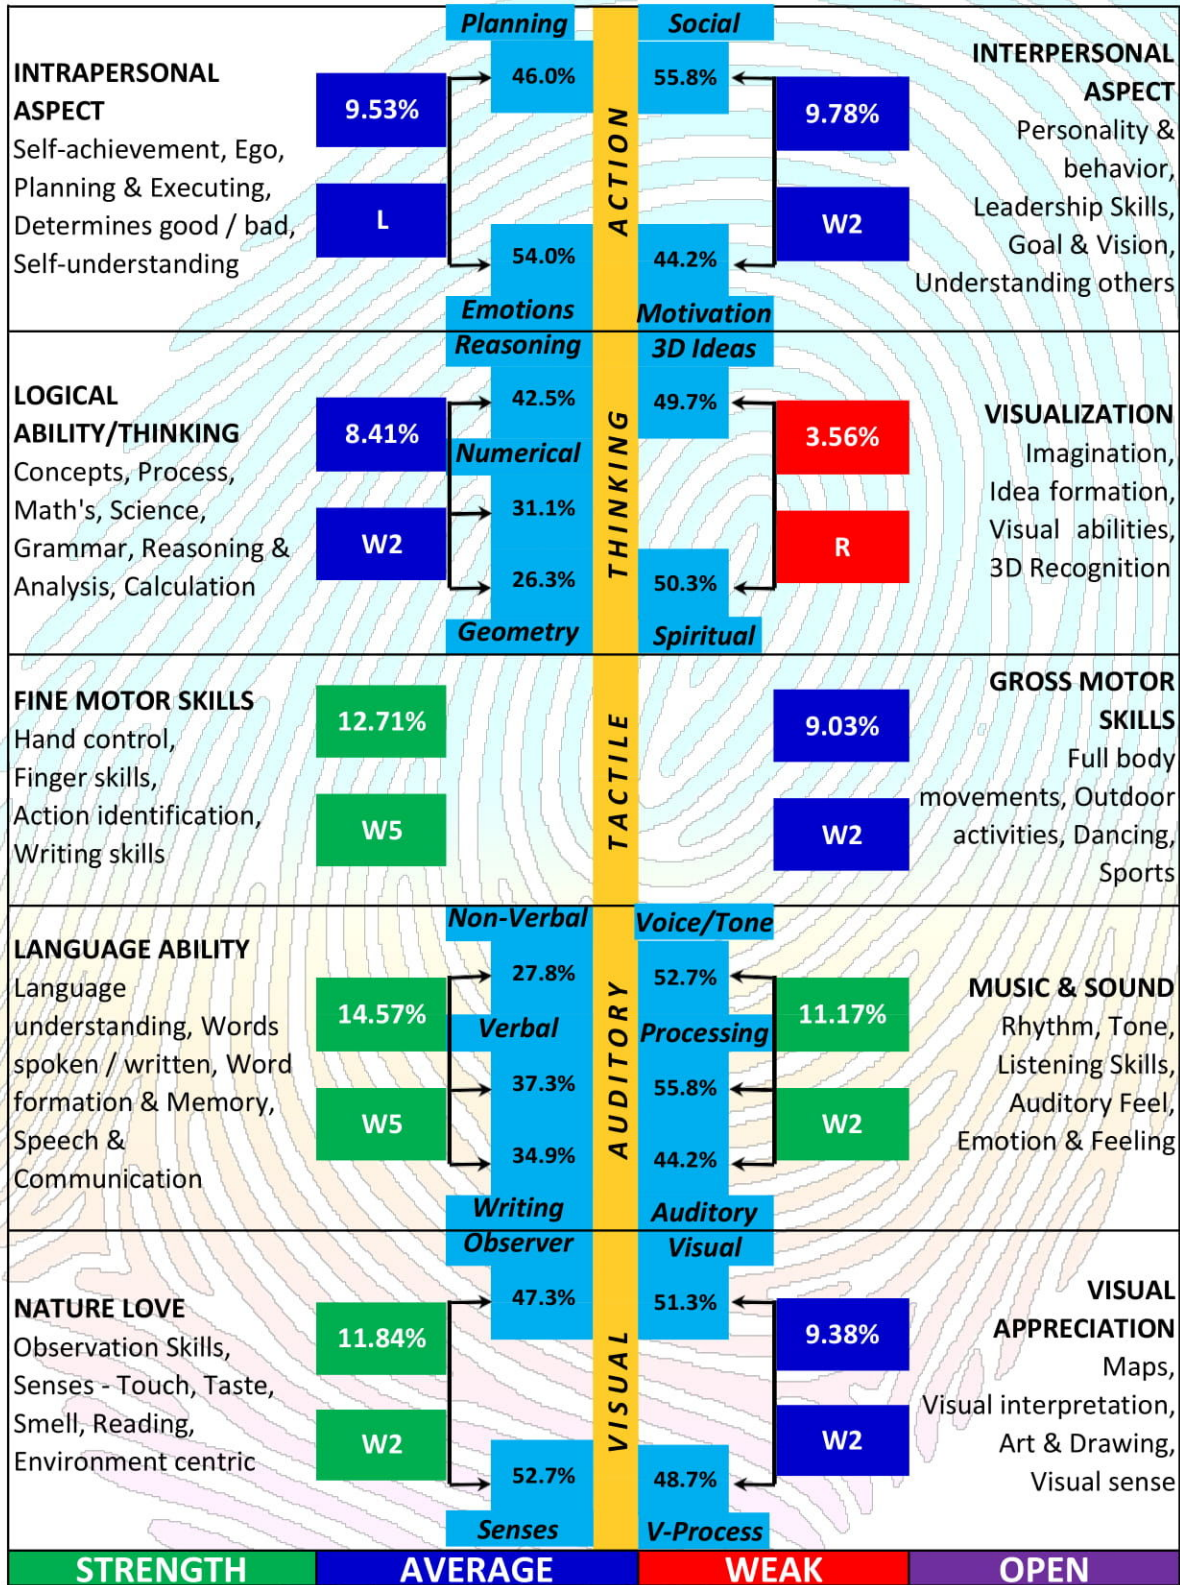

HAND & BRAIN

Cont: (+91)-7339123552 Web: www.dmittraining360.com Email: training360deg@gmail.com

YOUR FINGER PRINT ANALYSIS

Cont: (+91)-7339123552 Web: www.dmittraining360.com Email: training360deg@gmail.com