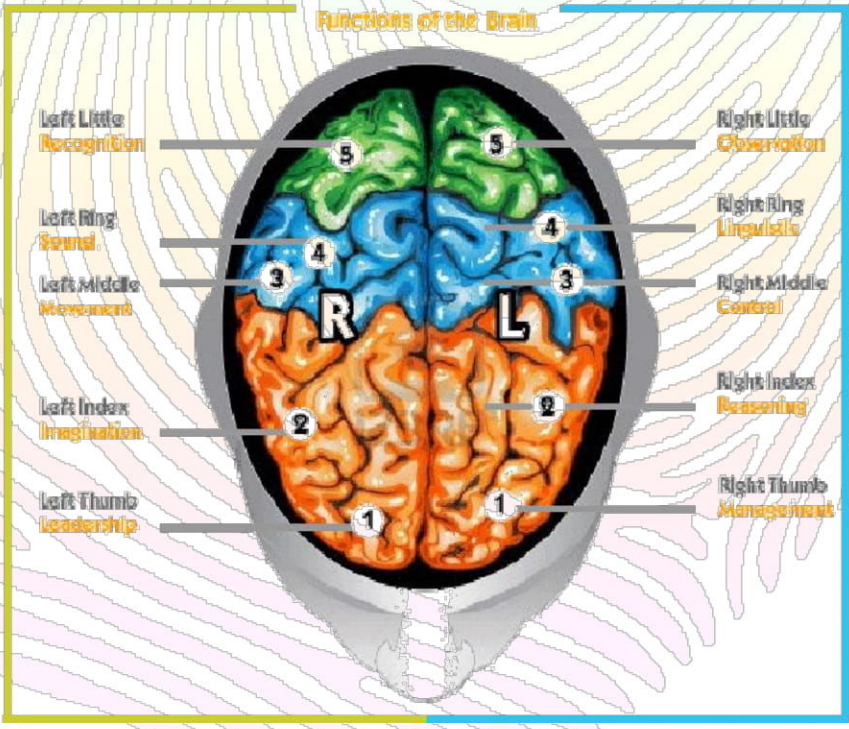

HAND & BRAIN

Cont: (+91)-7339123552 Web: www.dmittraining360.com Email: training360deg@gmail.com

YOUR FINGER PRINT ANALYSIS

Cont: (+91)-7339123552 Web: www.dmittraining360.com Email: training360deg@gmail.com