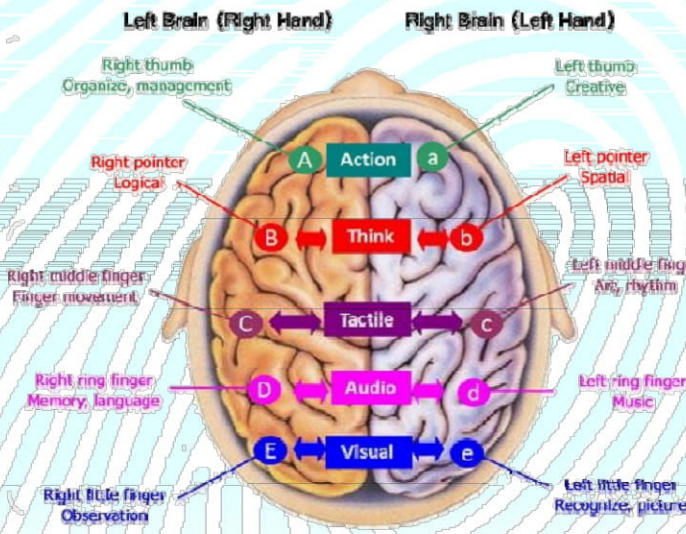

HAND & BRAIN

Cont: (+91)-7339123552 Web: www.dmittraining360.com Email: training360deg@gmail.com

YOUR FINGER PRINT ANALYSIS

Cont: (+91)-7339123552 Web: www.dmittraining360.com Email: training360deg@gmail.com