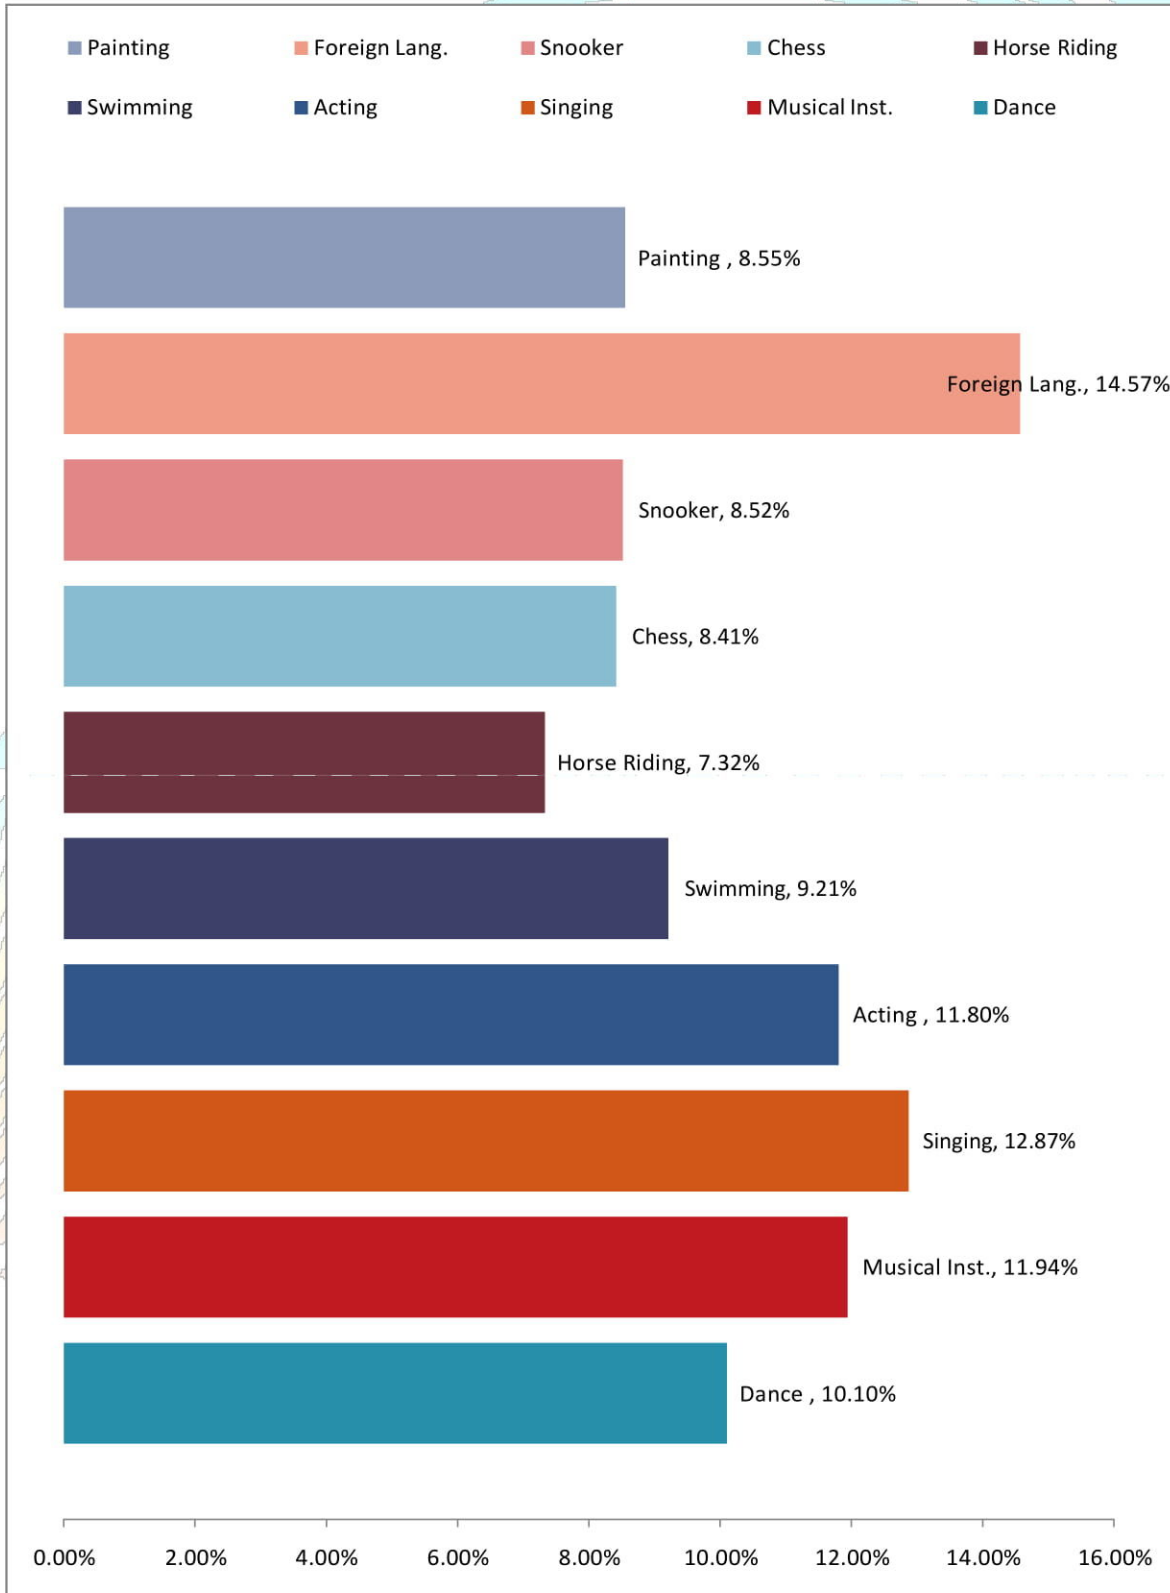

EXTRA CURRICULAR ACTIVITIES GRAPH

Cont: (+91)-7339123552 Web: www.dmittraining360.com Email: training360deg@gmail.com