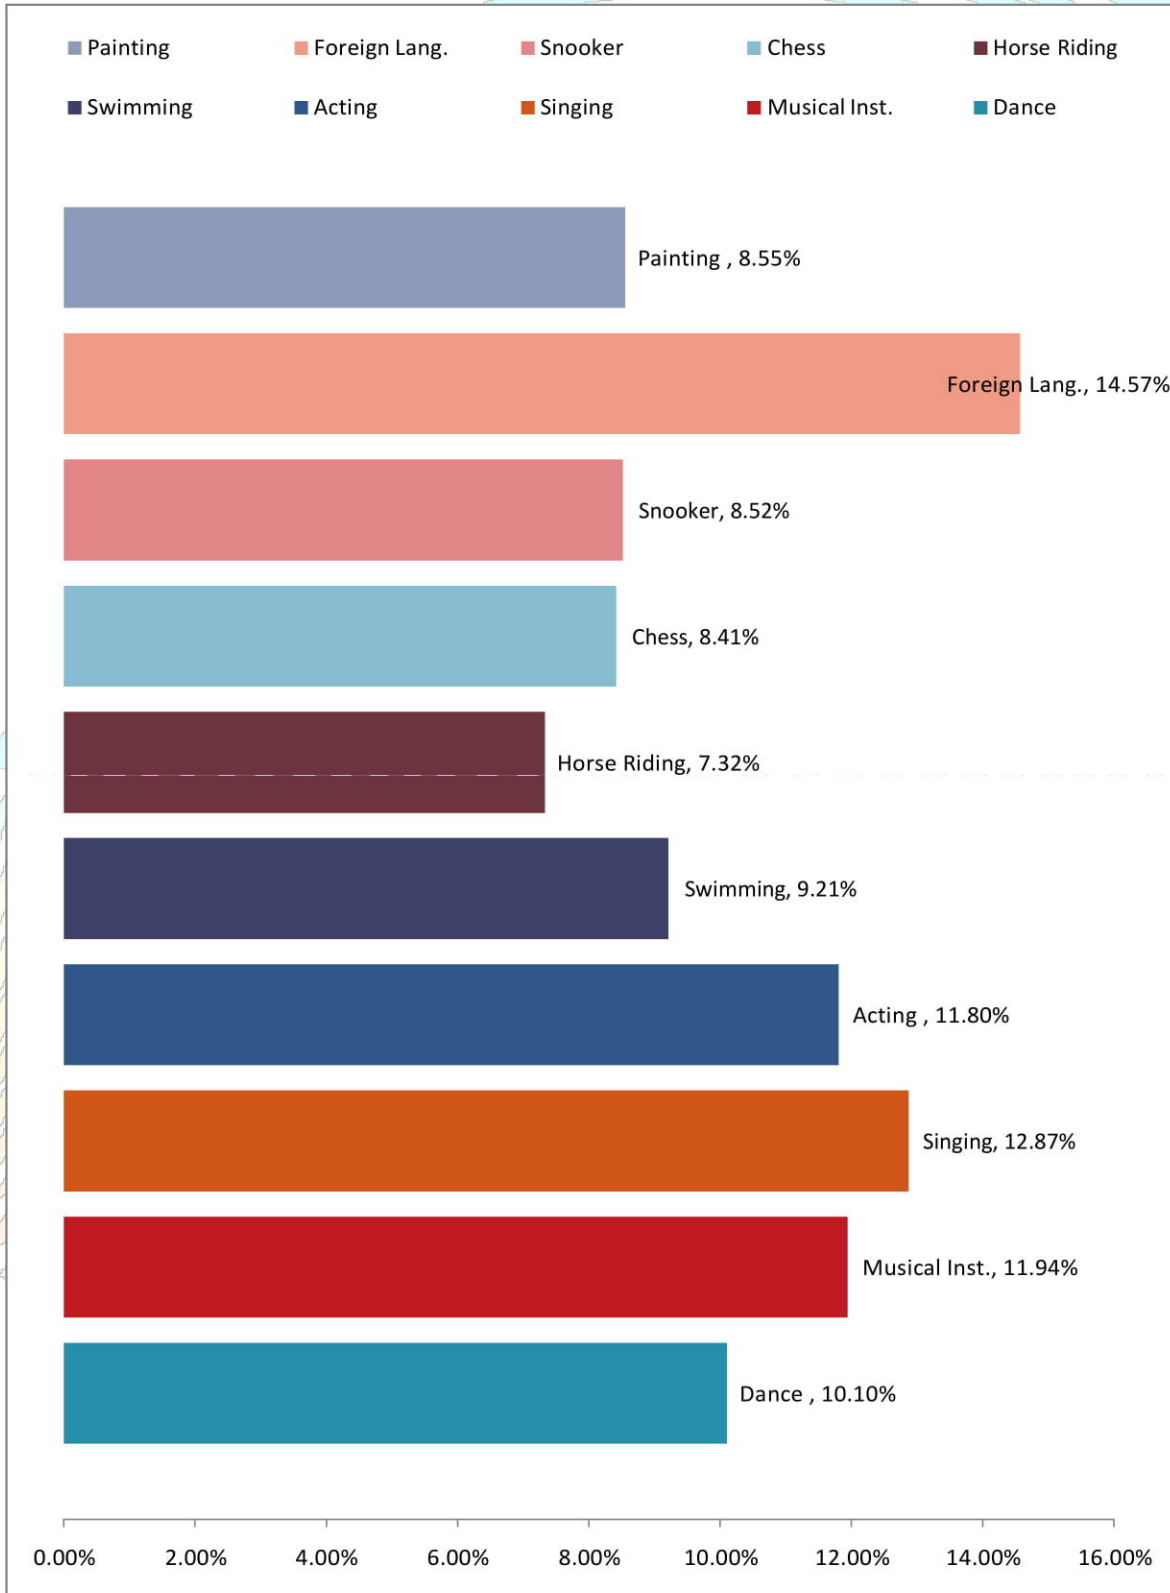

McKENZIE THEORY

EXTRA CURRICULAR ACTIVITIES GRAPH

Cont: (+91)-7339123552 Web: www.dmittraining360.com Email: training360deg@gmail.com