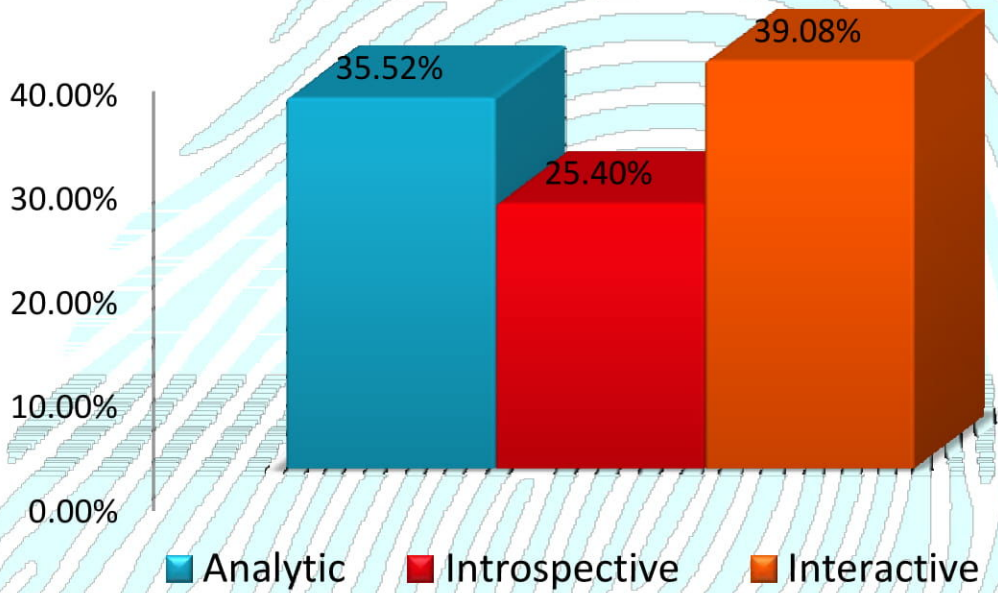

McKENZIE THEORY

EXTRA CURRICULAR ACTIVITIES GRAPH

Cont: (+91)-7339123552 Web: www.dmittraining360.com Email: training360deg@gmail.com